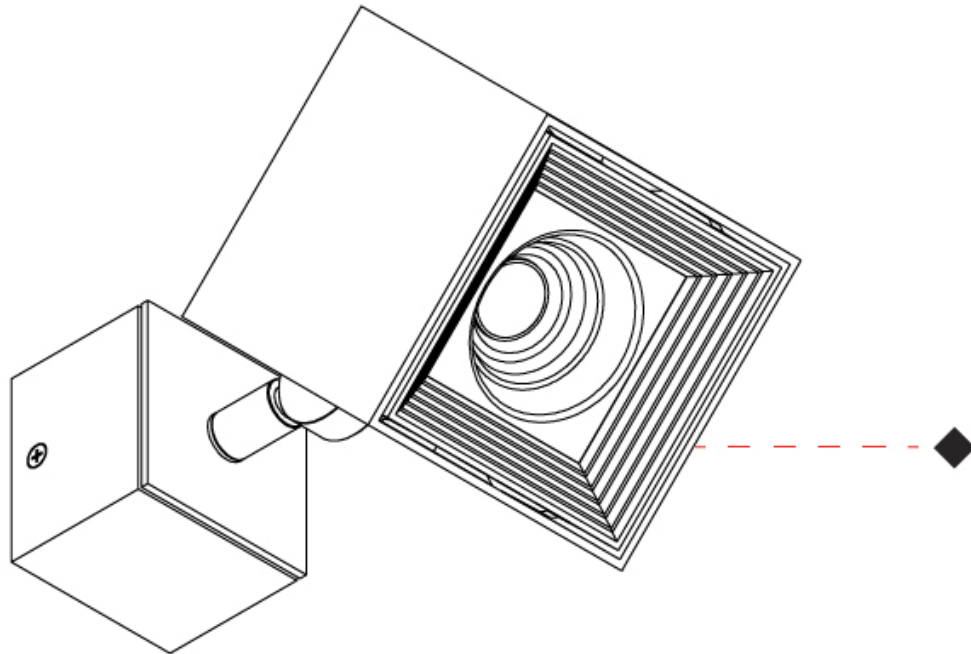

DAU SINGLE ADJUSTABLE SURFACE

D92188R9-

PROJECT	_____
TYPE	_____
SPECIFIER	_____
QUANTITY	_____
DATE	_____