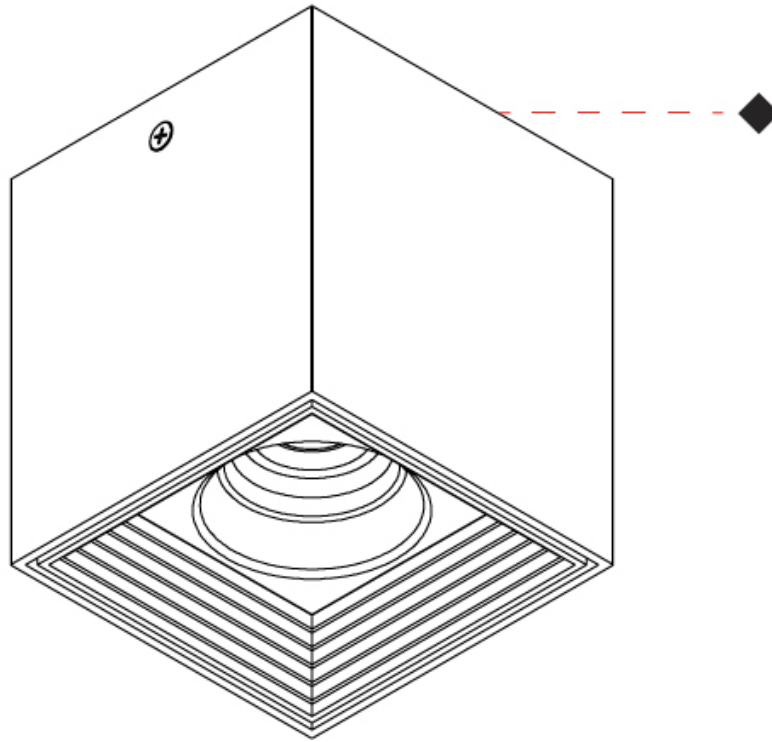

DAU SINGLE SURFACE

D92126R9-

PROJECT	_____
TYPE	_____
SPECIFIER	_____
QUANTITY	_____
DATE	_____