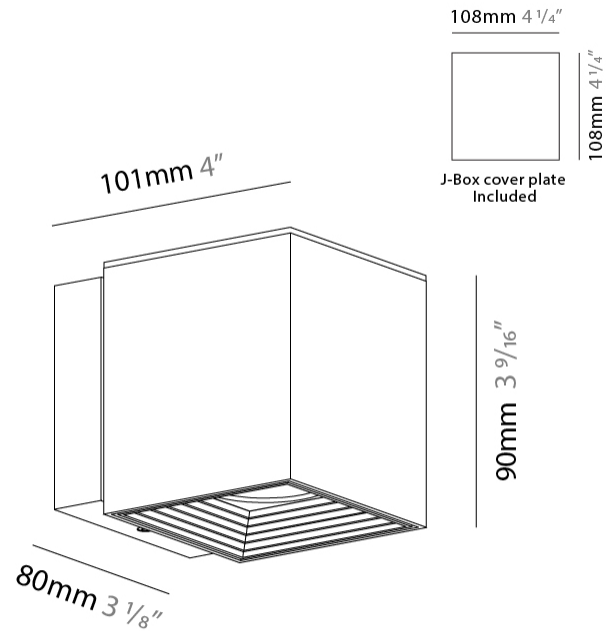

DAU SINGLE SURFACE

D93189R9-

base number _____
Finish Options _____

1. To build a product code in our configurator select the specify button on the base model # product page
2. To build a manual product code on this datasheet choose from the options listed below in blue font and add the suffix to the base model #

GENERAL

Series: Dau
Subseries: Dau Single
Partner: Milan
Division: Design
Installation: Surface
Product Type: Downlight
Mounting Location: Wall
Light Distribution: Direct

PHYSICAL

Aperture Sizes - Downlights: 3"
Shape: Cube
Length (mm): 80
Length (in): 3 1/8"
Height (mm): 90
Depth (mm): 101
Height (in): 3 9/16"
Depth (in): 4
Extension (mm): 114
Extension (in): 4 1/2"
Fixture Finish: [BAL](#) / [MWL](#) / [BSL](#)
Fixture Material: Extruded Aluminum

ELECTRICAL

Lamp Type: LED
Input Wattage (W): 10
Total Output Wattage (W): 9.3
Dimming: Tri-Mode (Non-Dimming and Phase Dimming (120Vac only) and 0-10V Dimming)
Driver Included: Yes
Driver Location: Integrated
Driver Type: Constant Current - 120Vac
Driver Class: Class 2
Input Voltage (V): 120 - 277
Constant Current (MA): 350
Upon Request: Not included - see components) Remote: 0-10Vdc dimming / Phase dimming @120Vac only / 277Vac

LED

Number of LEDs: 1
Color Temperature (°K): 3000
Max. Delivered Lumen (lm): 956
CRI: >90 CRI
Lamp Life (hrs): 50000

OPTICAL

RATINGS AND CERTIFICATIONS

Certified By: Certified for North American Standards
IP rating: IP44