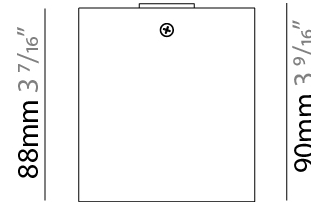

DAU SINGLE SURFACE

D92126R9-

base number Finish Options

1. To build a product code in our configurator select the specify button on the base model # product page
2. To build a manual product code on this datasheet choose from the options listed below in blue font and add the suffix to the base model #

GENERAL

Series: Dau
Subseries: Dau Single
Partner: Milan
Division: Design
Installation: Surface
Product Type: Downlight
Mounting Location: Ceiling
Light Distribution: Direct

PHYSICAL

Aperture Sizes - Downlights: 3"
Shape: Cube
Length (mm): 80
Length (in): 3 1/8"
Width (mm): 80
Width (in): 3 1/8"
Height (mm): 91
Height (in): 3 9/16"
Fixture Finish: BAL / MWL / BSL
Fixture Material: Extruded Aluminum

ELECTRICAL

Lamp Type: LED
Input Wattage (W): 10
Total Output Wattage (W): 9.3
Dimming: Tri-Mode (Non-Dimming and Phase Dimming (120Vac only) and 0-10V Dimming)
Driver Included: No
Driver Location: Remote
Driver Type: Constant Current
Input Voltage (V): 120 - 277
Constant Current (MA): 350

LED

Number of LEDs: 1
Color Temperature (°K): 3000
Max. Delivered Lumen (lm): 956
CRI: >90 CRI
Lamp Life (hrs): 50000

OPTICAL

RATINGS AND CERTIFICATIONS

Certified By: Certified for North American Standards
IP rating: IP20

PROJECT
TYPE
SPECIFIER
QUANTITY
DATE

80mm 3 1/8"

80mm 3 1/8"