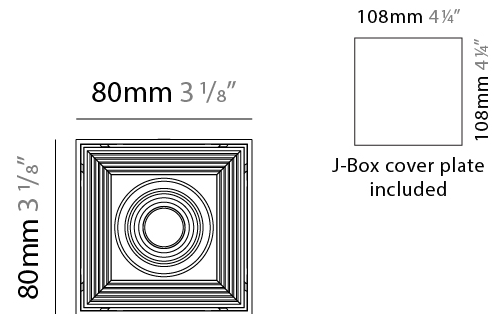

DAU SINGLE SURFACE

D92126R9-

base number Finish Options

1. To build a product code in our configurator select the specify button on the base model # product page
2. To build a manual product code on this datasheet choose from the options listed below in blue font and add the suffix to the base model #

GENERAL

Series: Dau
Subseries: Dau Single
Brand: Milan
Division: Design
Mounting Type: Surface
Mounting Location: Ceiling
Subcategory: Downlight

PHYSICAL

Shape: Cube
Length (mm): 80
Length (in): 3 1/8
Width (mm): 80
Width (in): 3 1/8
Height (mm): 91
Height (in): 3 9/16
Light Distribution: Direct
Fixture Finish: BAL / MWL / BSL
Fixture Material: Extruded Aluminum

ELECTRICAL

Lamp Type: LED
Input Wattage (W): 10
Total Output Wattage (W): 9.3
Dimming: Tri-Mode (Non-Dimming and Phase Dimming (120Vac only) and 0-10V Dimming)
Driver Included: No
Driver Location: Remote
Driver Type: Constant Current
Input Voltage (V): 120 - 277
Constant Current (MA): 350

LED

Number of LEDs: 1
Color Temperature (°K): 3000
Max. Delivered Lumen (lm): 956
CRI: >90 CRI
Lamp Life (hrs): 50000

OPTICAL

RATINGS AND CERTIFICATIONS

Certified By: Certified for North American Standards
IP rating: IP20

PROJECT
TYPE
SPECIFIER
QUANTITY
DATE