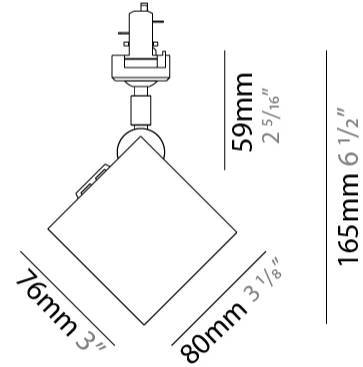

PROJECT
TYPE
SPECIFIER
QUANTITY
DATE

DAU SINGLE TRACK

D96048R9-

base number Finish
Options

1. To build a product code in our configurator select the specify button on the base model # product page
2. To build a manual product code on this datasheet choose from the options listed below in blue font and add the suffix to the base model #

GENERAL

Series: Dau
Subseries: Dau Single
Partner: Milan
Division: Design
Installation: Track
Product Type: Track System Line Voltage
Mounting Location: Ceiling
Light Distribution: Adjustable / Direct

PHYSICAL

Shape: Cube
Width (mm): 80
Width (in): 3 1/8
Height (mm): 165
Height (in): 6 1/2
Fixture Finish: BAL / MWL / BSL
Fixture Material: Extruded Aluminum

ELECTRICAL

Number of Lamps: 1
Lamp Type: LED
Total Output Wattage (W): 9.3
Dimming: Phase Dimming (120Vac Only)
Input Voltage (V): 120

LED

Number of LEDs: 1
Color Temperature (°K): 3000
Max. Delivered Lumen (lm): 956
CRI: >90 CRI
Lamp Life (hrs): 50000

OPTICAL

RATINGS AND CERTIFICATIONS

Certified By: Certified for North American Standards
IP rating: IP20

80mm 3 1/8"