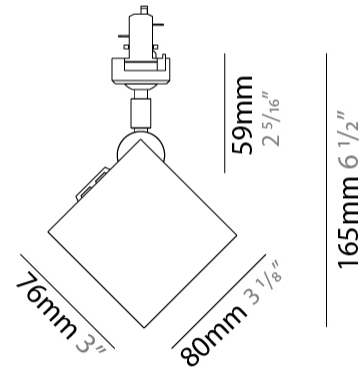

PROJECT	
TYPE	
SPECIFIER	
QUANTITY	
DATE	

DAU SINGLE TRACK

D96048R9-

base number Finish
Options

1. To build a product code in our configurator select the specify button on the base model # product page
2. To build a manual product code on this datasheet choose from the options listed below in blue font and add the suffix to the base model #

GENERAL

Series: Dau
Subseries: Dau Single
Brand: Milan
Division: Design
Mounting Type: Track
Mounting Location: Ceiling
Subcategory: Spots

PHYSICAL

Shape: Cube
Width (mm): 80
Width (in): 3 1/8
Height (mm): 165
Height (in): 6 1/2
Light Distribution: Adjustable / Direct
Fixture Finish: BAL / MWL / BSL
Fixture Material: Extruded Aluminum

ELECTRICAL

Number of Lamps: 1
Lamp Type: LED
Total Output Wattage (W): 9.3
Dimming: Phase Dimming (120Vac Only)
Input Voltage (V): 120

LED

Number of LEDs: 1
Color Temperature (°K): 3000
Max. Delivered Lumen (lm): 956
CRI: >90 CRI
Lamp Life (hrs): 50000

OPTICAL

RATINGS AND CERTIFICATIONS

Certified By: Certified for North American Standards
IP rating: IP20

80mm 3 1/8"