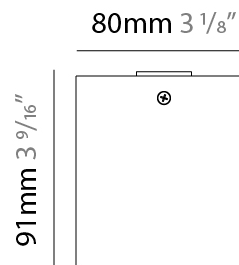

DAU SINGLE SURFACE

D92126R9-

base number Finish Options

1. To build a product code in our configurator select the specify button on the base model # product page
2. To build a manual product code on this datasheet choose from the options listed below in blue font and add the suffix to the base model #

GENERAL

Series: Dau
Subseries: Dau Single
Brand: Milan
Division: Design
Mounting Type: Surface
Mounting Location: Ceiling
Subcategory: Downlight

PHYSICAL

Shape: Cube
Length (mm): 80
Length (in): 3 1/8
Width (mm): 80
Width (in): 3 1/8
Height (mm): 91
Height (in): 3 9/16
Light Distribution: Direct
Fixture Finish: BAL / MWL / BSL
Fixture Material: Extruded Aluminum

ELECTRICAL

Lamp Type: LED
Input Wattage (W): 10
Total Output Wattage (W): 9.3
Dimming: Tri-Mode (Non-Dimming and Phase Dimming (120Vac only) and 0-10V Dimming)
Driver Included: No
Driver Location: Remote
Driver Type: Constant Current
Input Voltage (V): 120 - 277
Constant Current (MA): 350

LED

Number of LEDs: 1
Color Temperature (°K): 3000
Max. Delivered Lumen (lm): 956
CRI: >90 CRI
Lamp Life (hrs): 50000

OPTICAL

RATINGS AND CERTIFICATIONS

Certified By: Certified for North American Standards
IP rating: IP20

PROJECT
TYPE
SPECIFIER
QUANTITY
DATE